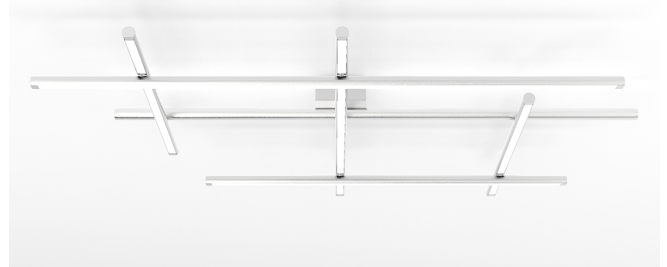

Ceiling lighting fixture for interiors, with direct and indirect light emission.  
Pickled sheet metal ceiling bracket in polyacrylic paint.  
Pickled sheet metal wall plate in polyacrylic paint.  
Extruded aluminium structure in white, mat black, bronze, mat brass or titanium polyacrylic paint.  
Joints in turned brass and die-cast aluminium in polyacrylic paint.  
Die-cast aluminium end caps in polyacrylic paint.  
Extruded polycarbonate diffusers with opaline finish.