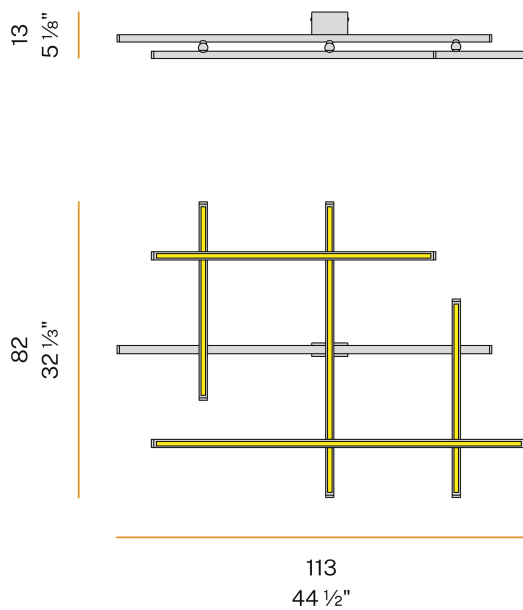

Technical drawing